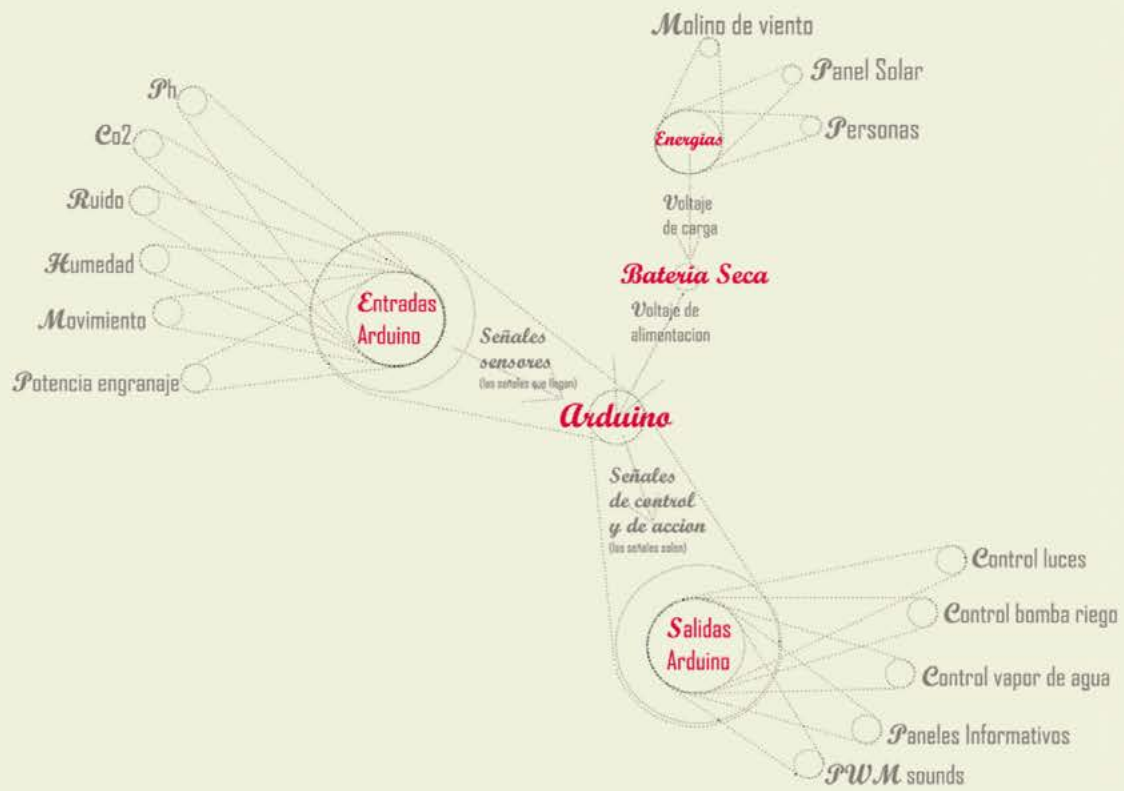

CAPA arquitectura
est. 2015

Catalina Patiño with Eliana Beltrán
Medellín, Colombia

MULTISENSORY MATTRESS

Category: speculation / representation
Sustainable Garden Ideas Competition

Art and Landscape Biennale of Canaries, Tenerife, and ASA (Architecture Sustainability Association)

Location: Santa Cruz de Tenerife and La Palma de Gran Canarias, Spain

Project Year: 2008

MULTISENSORY MATRESS

Dialogue construction

MULTISENSORY MATRESS

Devices

Dispositivos
Plurifuncionales

Velocimetro luminico aspersor
Dispositivo tacto genera energia
a traves de pelotas accionandolas manualmente

MULTISENSORY MATRESS

Devices

Geometro sonoro
Dispositivo sonoro sensando
el estrato del suelo

MULTISENSORY MATRESS

Devices

Sonometro luminoso
Dispositivo visual sensando los niveles de ruido

Dispositivos
Plurisensoriales