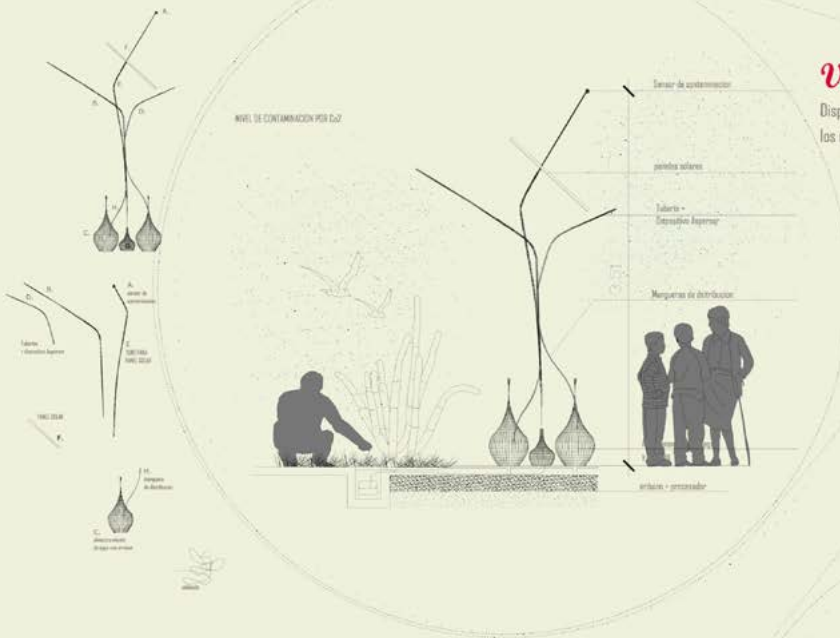

NIVEL DE CONTAMINACION POR OZ

Vaporometro aromático
Dispositivo olfativo sensando los niveles de contaminación en el aire