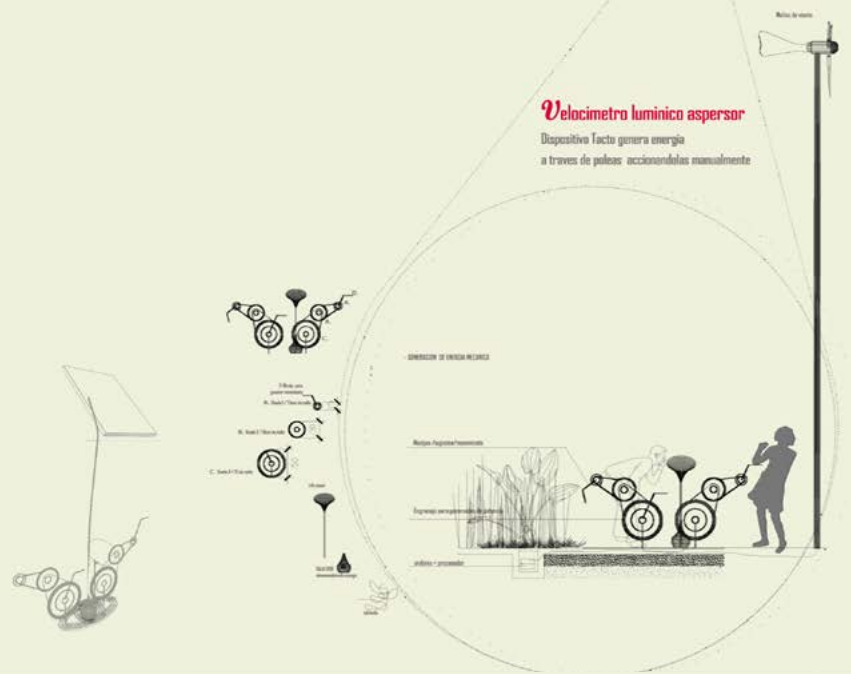

CAPA arquitectura
est. 2015

Catalina Patiño with Eliana Beltrán
Medellín, Colombia

MULTISENSORY MATTRESS

Category: speculation / representation
Sustainable Garden Ideas Competition

Art and Landscape Biennale of Canaries, Tenerife, and ASA (Architecture Sustainability Association)

Location: Santa Cruz de Tenerife and La Palma de Gran Canarias, Spain

Project Year: 2008

MULTISENSORY MATRESS

Dialogue construction

MULTISENSORY MATRESS

Devices

Dispositivos
Plurifuncionales

Velocimetro luminico aspersor
Dispositivo tacto genera energia
a traves de pelotas accionandolas manualmente

MULTISENSORY MATRESS

Devices

Geometro sonoro
Dispositivo sonoro sensando
el estrato del suelo

MULTISENSORY MATRESS

Devices

Sonometro luminoso
Dispositivo visual sensando los niveles de ruido

Dispositivos
Plurisensoriales