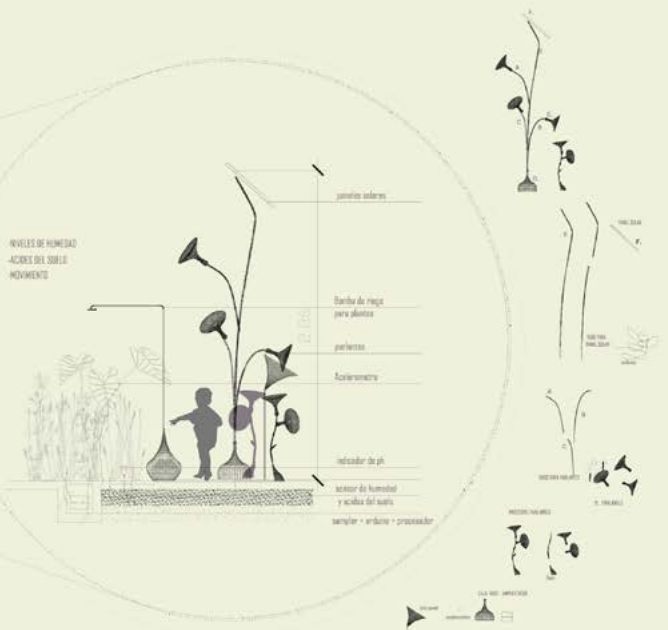

CAPA arquitectura
est. 2015

Catalina Patiño with Eliana Beltrán
Medellín, Colombia

MULTISENSORY MATTRESS

Category: speculation / representation
Sustainable Garden Ideas Competition

Art and Landscape Biennale of Canaries, Tenerife, and ASA (Architecture Sustainability Association)

Location: Santa Cruz de Tenerife and La Palma de Gran Canarias, Spain

Project Year: 2008

MULTISENSORY MATRESS

Dialogue construction

MULTISENSORY MATRESS

Devices

Dispositivos
Plurifuncionales

Velocimetro luminico aspersor
Dispositivo tacto genera energia
a traves de pelotas accionandolas manualmente

MULTISENSORY MATRESS

Devices

Geometro sonoro
Dispositivo sonoro sensando
el estrato del suelo

MULTISENSORY MATRESS

Devices

Sonometro luminoso
Dispositivo visual sensando los niveles de ruido

Dispositivos
Plurisensoriales