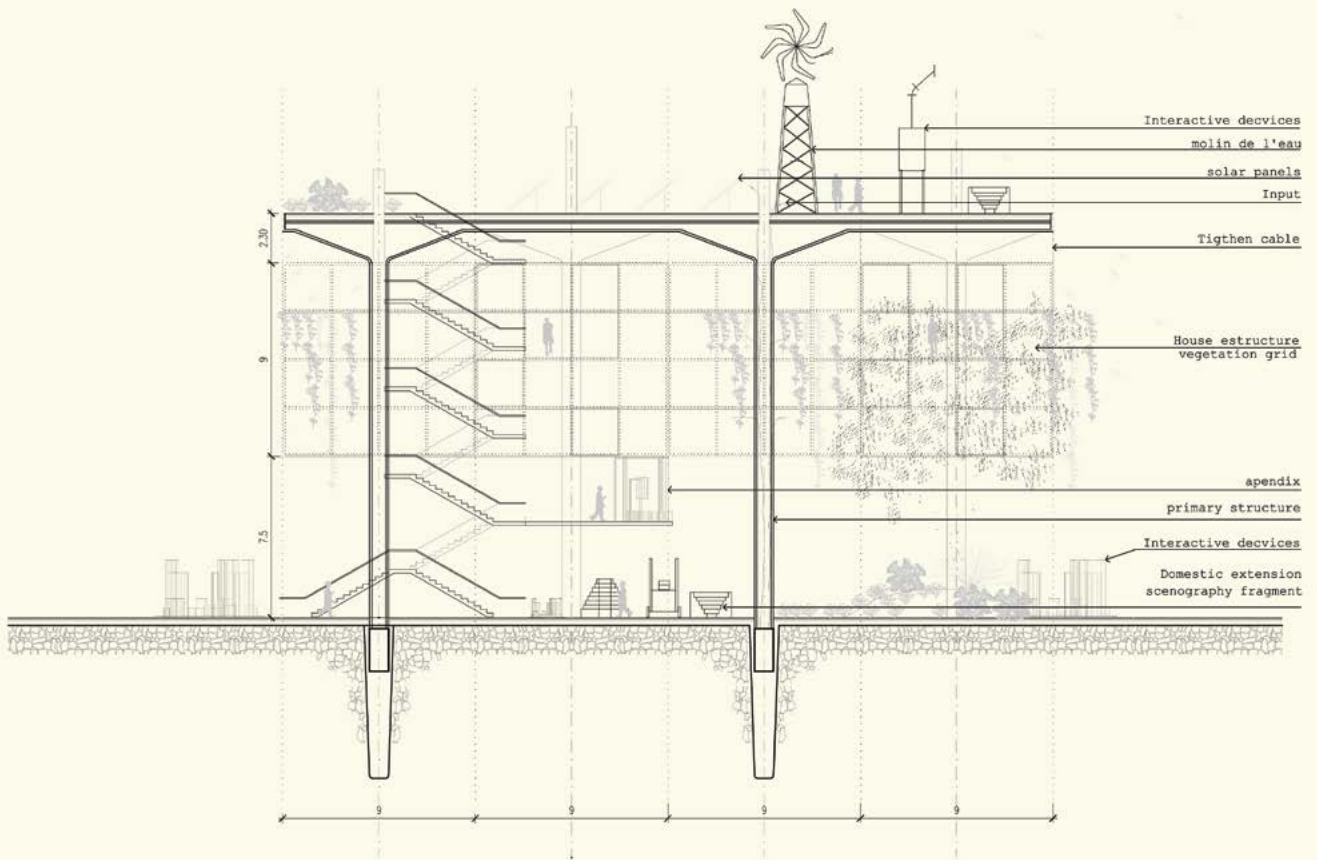

CAPA arquitectura
est. 2015

Catalina Patiño with Eliana Beltrán
Medellín, Colombia

WRAP THE COMMON SPACE WITH PUBLIC BLANKETS

Category: speculation / representation
Competition Shinkenshiku | Homage to John Hejduk
Project Year: 2008

Plans

Sections

Schemes

Perspective