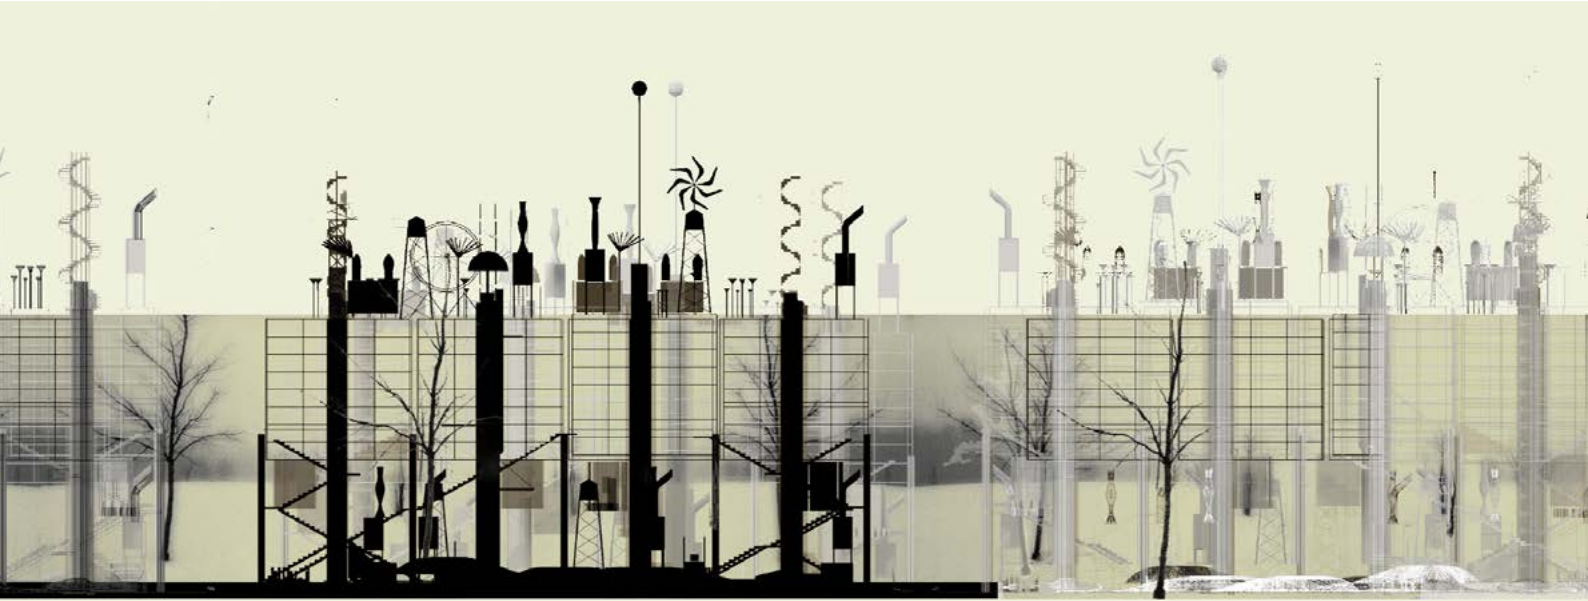

CAPA arquitectura
est. 2015

Catalina Patiño with Eliana Beltrán
Medellín, Colombia

WRAP THE COMMON SPACE WITH PUBLIC BLANKETS

Category: speculation / representation
Competition Shinkenshiku | Homage to John Hejduk
Project Year: 2008

Plans

Sections

Schemes

Perspective