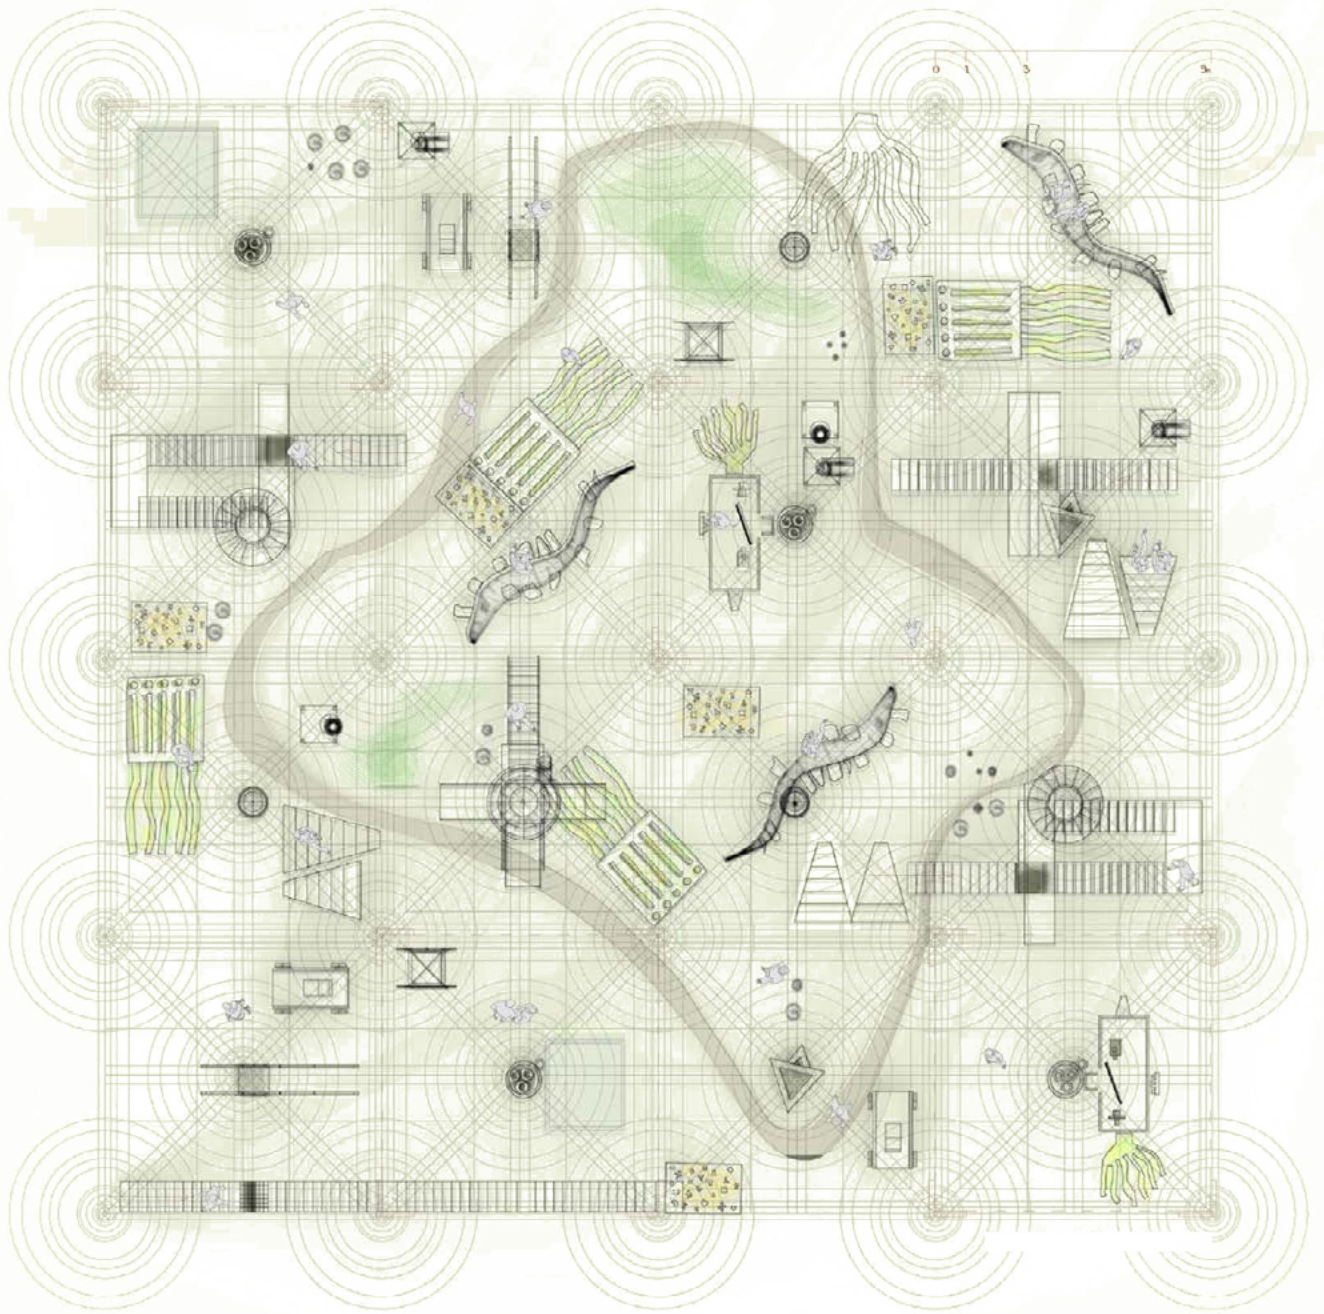

CAPA arquitectura
est. 2015

Catalina Patiño with Eliana Beltrán
Medellín, Colombia

WRAP THE COMMON SPACE WITH PUBLIC BLANKETS

Category: speculation / representation
Competition Shinkenshiku | Homage to John Hejduk
Project Year: 2008

Plans

Sections

Schemes

Perspective